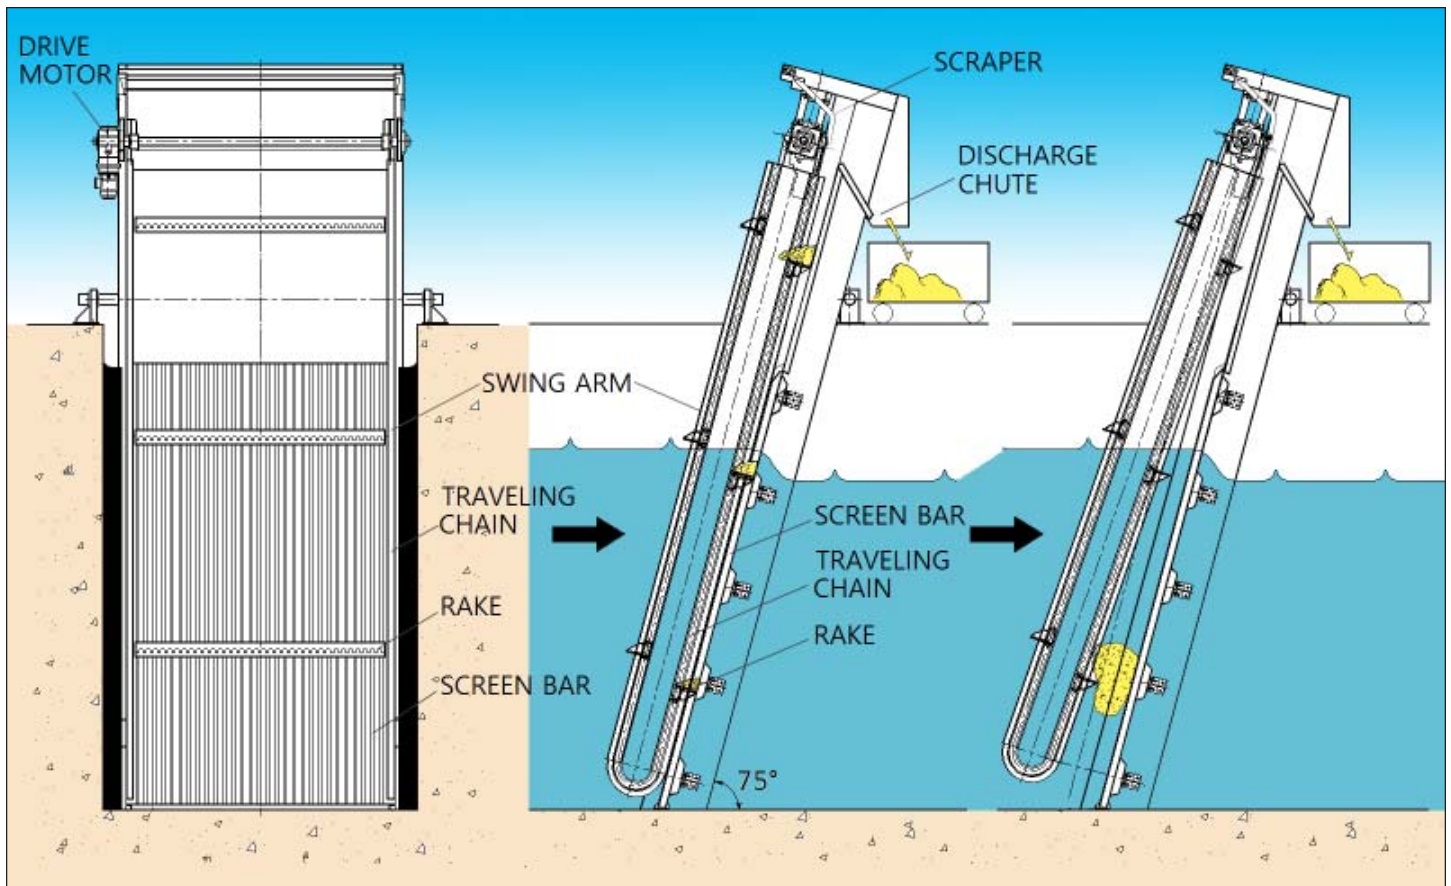

OR-TEC SWING ARM BAR SCREEN

The OR-TEC Swing Arm Bar Screen is a powerful screen for wastewater treatment plants, lift stations and stormwater applications

Features

- .. No underwater bushings or bearings
- .. Can easily lift and remove tires and large pieces of lumber from the wastestream
- .. Rake teeth completely penetrate the depth of the screen bars
- .. ISO 9001 and ISO 14001

“Guaranteed not to blind”

14500 Industrial Ave. South
Cleveland, OH 44137
P: 216-475-5225
F: 216-475-5229
info@or-tec.com

or-tec.com

OR-TEC SWING ARM BAR SCREEN

Available with
OR-TEC Compactor
Washer as required